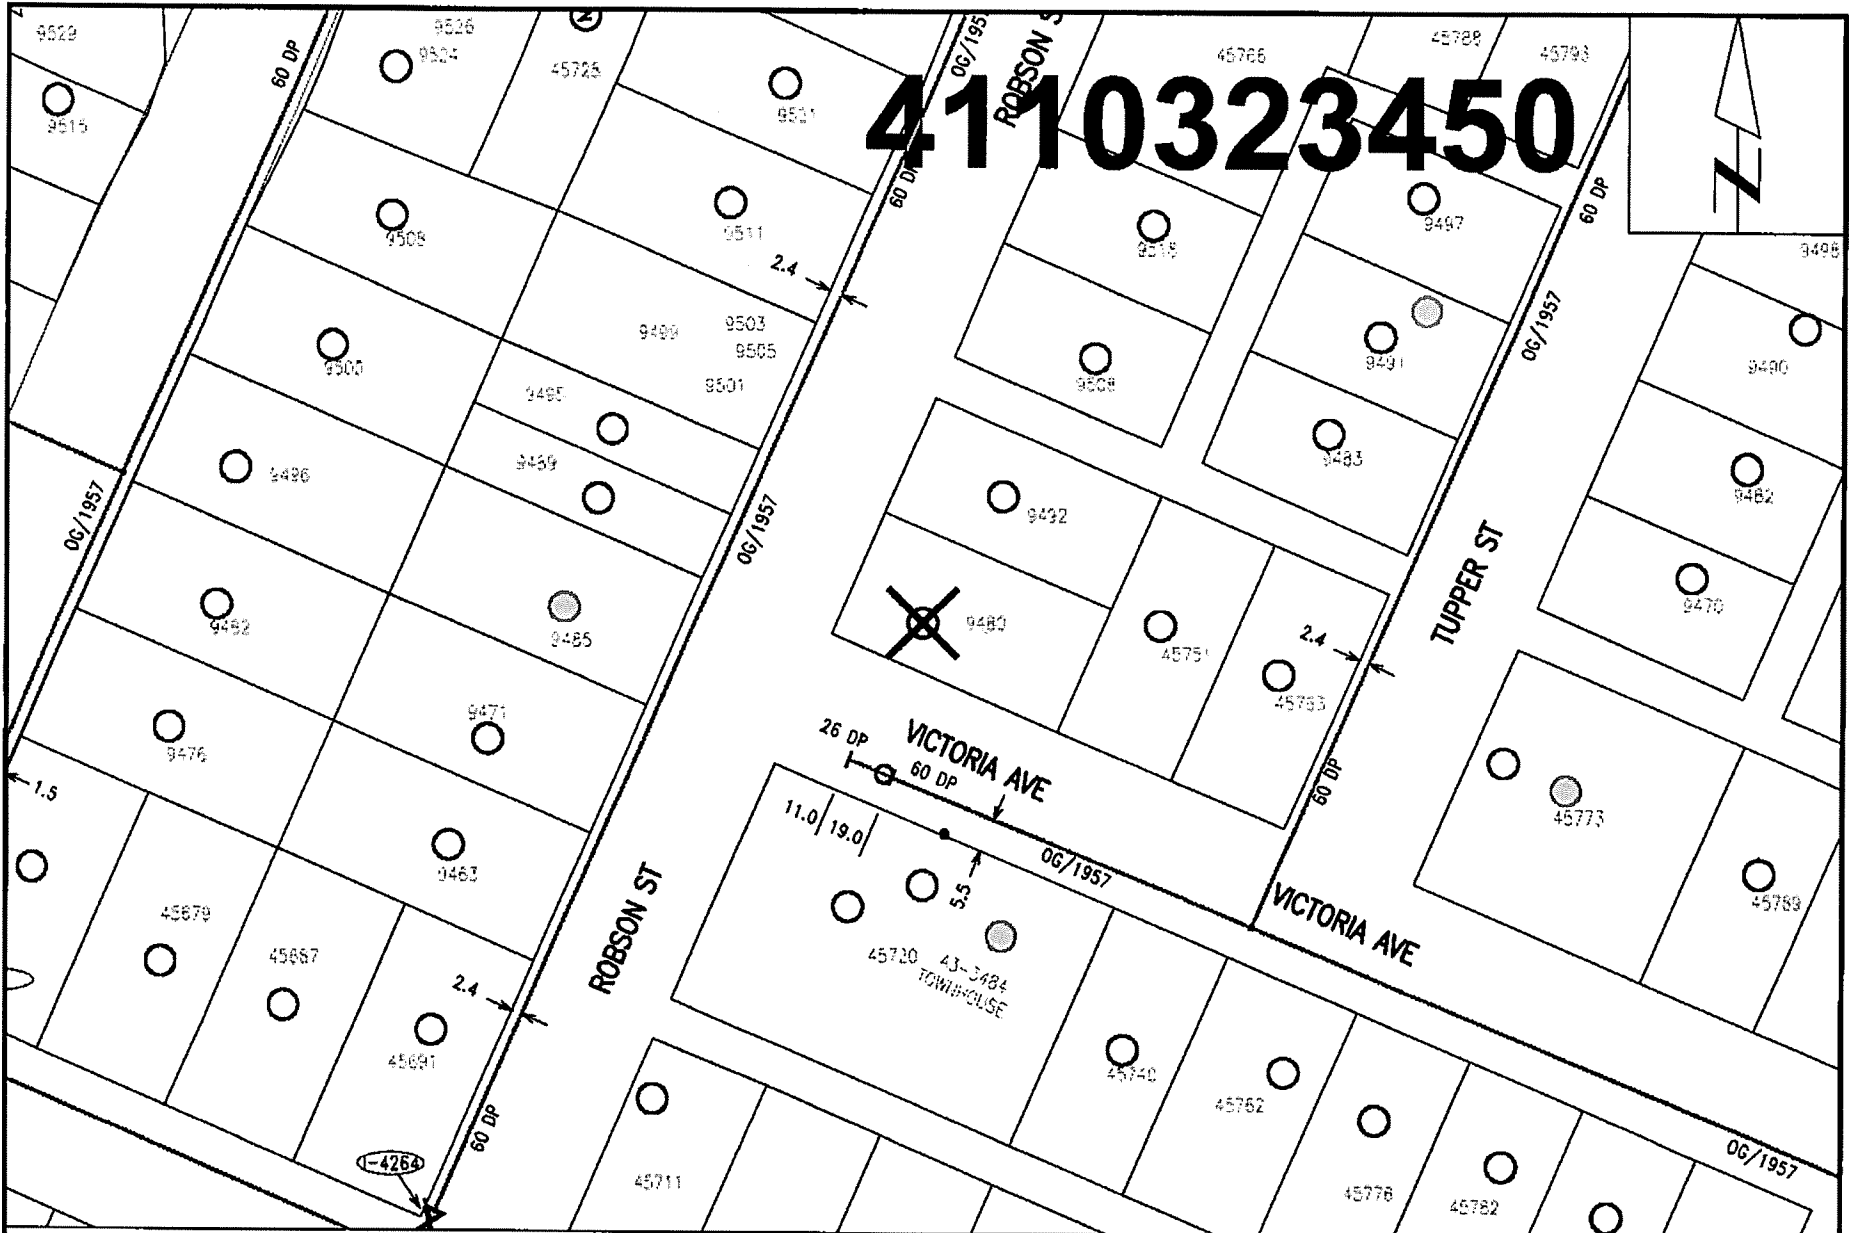

4110323450

Nearest Intersection: Robson St and Victoria Ave.
Distance from lot to intersection is 25 meters (19 degrees South of West).
View Scale: 1:1000

9480 Robson St, Chilliwack
Order #: 31058838 Prem #: 295189 City Limits: Chilliwack
X: 1294818464.00 Y: 470405832.00 Select autotext type 2019/03/18